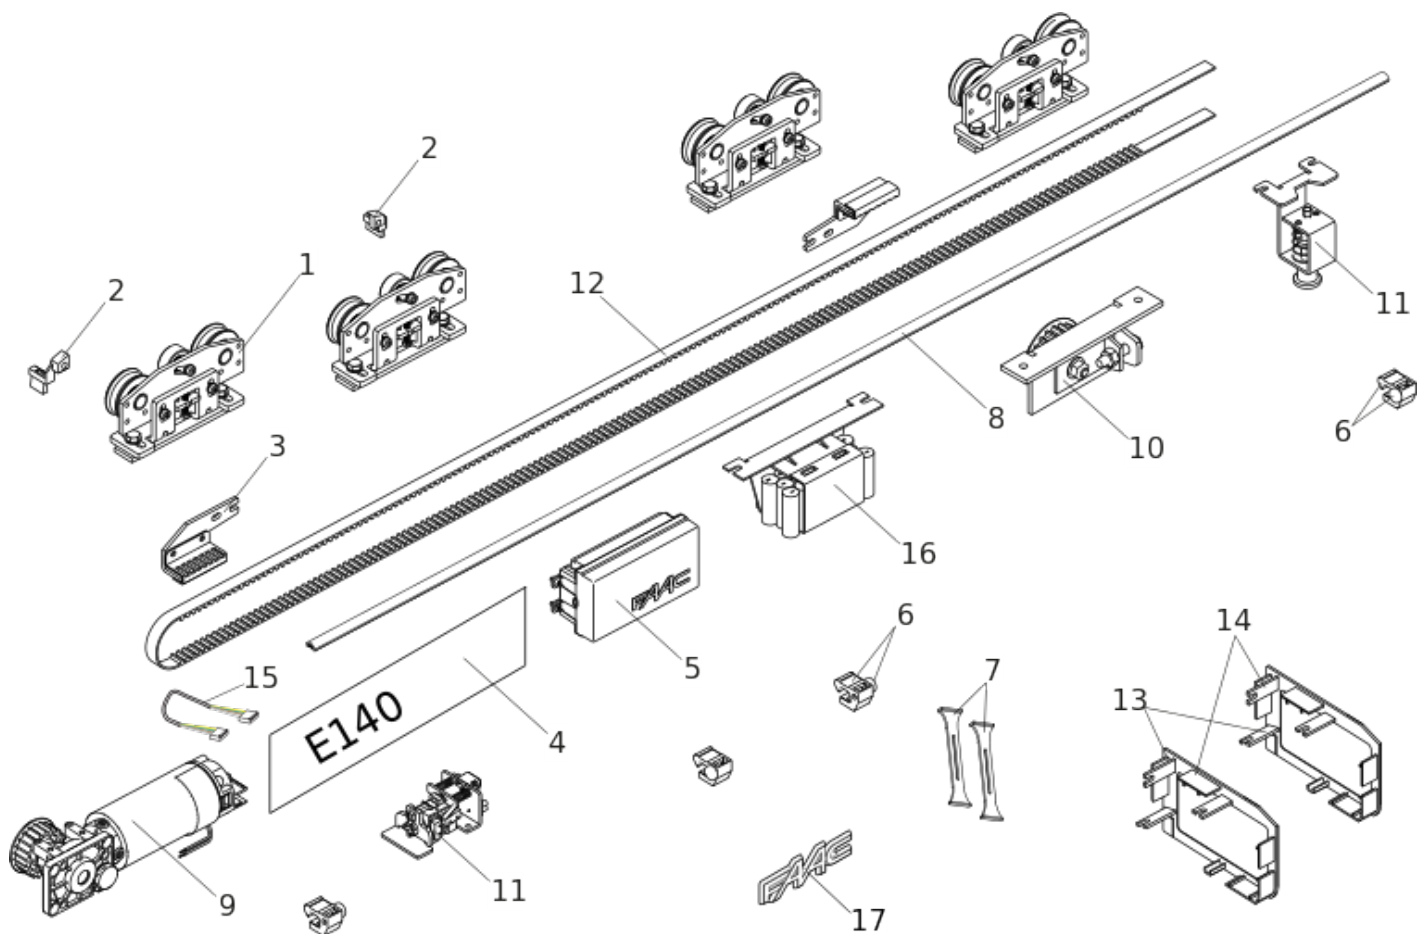

# A140 AIR

Pos.	Code	EAN	Quantity	Replacement code	Description	Salable
1	63000012	8055195028638	1		A140/A1400 AIR TROLLEY GROUP	yes
2	63000022	8055195028690	1		GROUP BRUSH A140/A1400 AIR	yes
3	63000024	8055195028706	1		BELT FIXING GROUP A140/A1400 AIR	yes
4	63000014	8055195028652	1		E140 ELECTRONIC EQUIPMENT	yes
5	63000255	8055195029895	1		A100 POWER SUPPLY	yes
6	63000021	8055195028683	2		GROUP LIMIT SWITCH A140_A1400 AIR	yes
7	63000265	8055195029963	1		NR. 2 PARACHUTE CABLE	yes
8	63003001	8055195033656	1		A140 AIR SLIDING PROFILE 6,1 MT	no

Pos.	Code	EAN	Quantity	Replacement code	Description	Salable
9	63000011	8055195028621	1		MOTOR A140/A1400 AIR	yes
10	63000019	8055195028676	1		GROUP PULLEY OF RETURN A140/A1400 AIR	yes
11	105502	8055195002157	1		KIT A1400 MOTOR LOCK W/RELEASE SYSTEM	yes
12	105163	8055195001778	1		TRANSMISSION BELT 8M 10mm PACKAGE 60Mt	yes
13	105505	8055195002171	1		KIT A1400 AIR PAIR OF SIDE PANELS H.100	yes
14	105506	8055195002188	1		KIT A140 AIR PAIR OF SIDE PANELS H.1400	yes
15	63000275	8055195030051	1		DOOR ENCODER CABLE	yes
16	105504	8055195002164	1		E1SL COMPACT BACK-UP BATTERY	yes
17	63003465	8055195064797	1		FAAC plate for Automatic Doors	yes