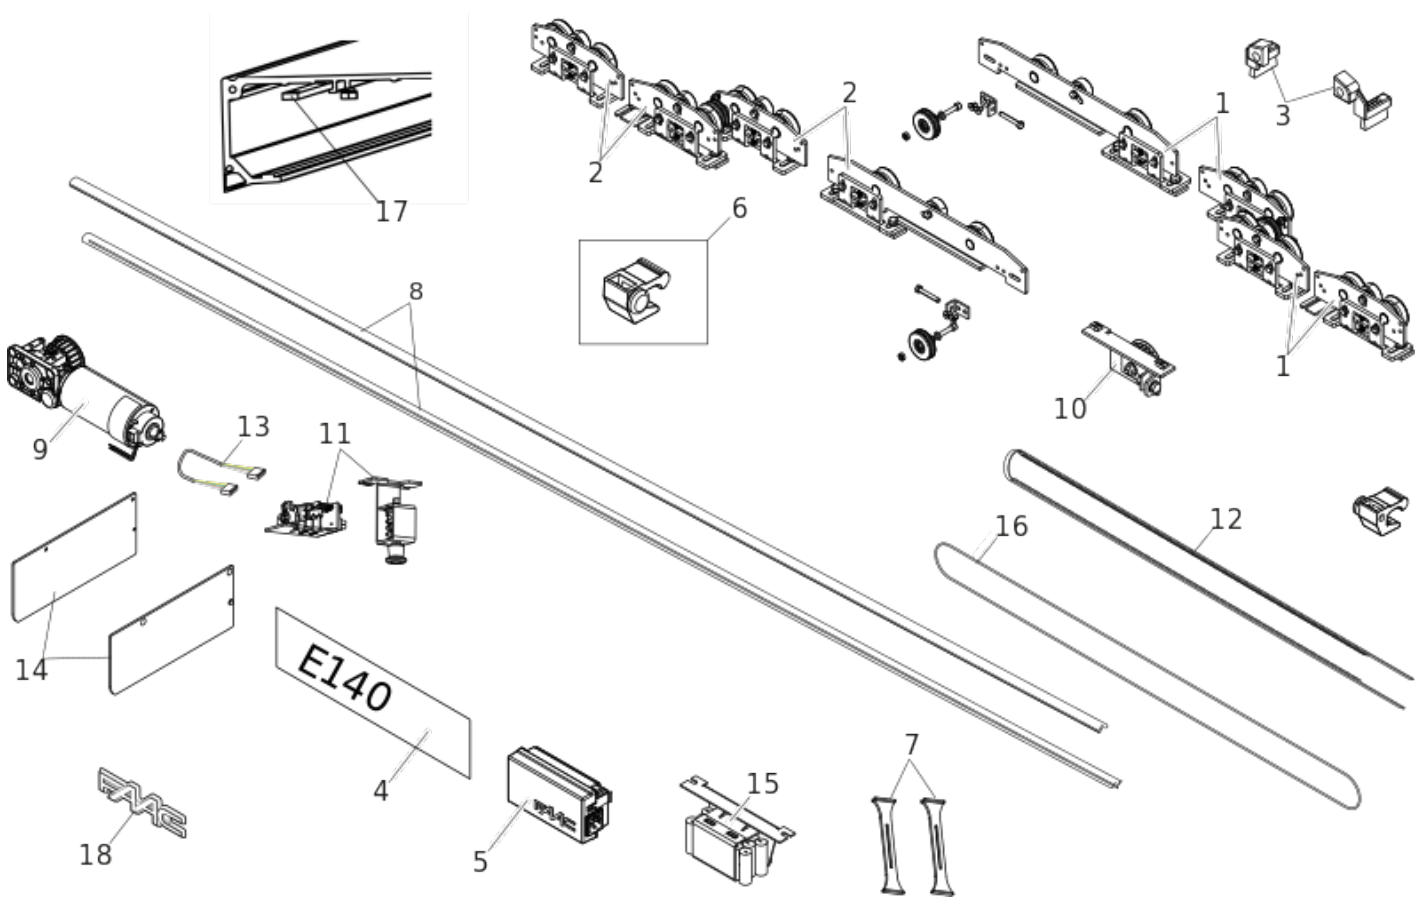

A140 AIR T

Pos.	Code	EAN	Quantity	Replacement code	Description	Salable
1	63003035	8055195056433	1		A140/1400 AIR RIGHT CARRIAGE TELESC.	yes
2	63003155	8055195033748	1		A140/A1400 AIR LEFT CARRIAGE TELESC.	yes
3	63000022	8055195028690	1		GROUP BRUSH A140/A1400 AIR	yes
4	63000014	8055195028652	1		E140 ELECTRONIC EQUIPMENT	yes
5	63000255	8055195029895	1		A100 POWER SUPPLY	yes
6	63000021	8055195028683	2		GROUP LIMIT SWITCH A140_A1400 AIR	yes
7	63000265	8055195029963	1		NR. 2 PARACHUTE CABLE	yes
8	63003001	8055195033656	2		A140 AIR SLIDING PROFILE 6,1 MT	no
9	63000011	8055195028621	1		MOTOR A140/A1400 AIR	yes

Pos.	Code	EAN	Quantity	Replacement code	Description	Salable
10	63000019	8055195028676	1		GROUP PULLEY OF RETURN A140/A1400 AIR	yes
11	105502	8055195002157	1		KIT A1400 MOTOR LOCK W/RELEASE SYSTEM	yes
12	105163	8055195001778	1		TRANSMISSION BELT 8M 10mm PACKAGE 60Mt	yes
13	63000275	8055195030051	1		DOOR ENCODER CABLE	yes
14	105030	8055195001297	1		COUPLE LATERAL PLATES A140 AIR TElesc.	yes
15	105504	8055195002164	1		E1SL COMPACT BACK-UP BATTERY	yes
16	105027	8055195001266	1		A140 AIR TELESCOPICSTEEL WIRE Ø3MM.30MT.	yes
17	63000181	8055195029468	1		A140T AIR EXTRUDED PROFILE FITTING TELESCOPIC	no
18	63003465	8055195064797	1		FAAC plate for Automatic Doors	yes