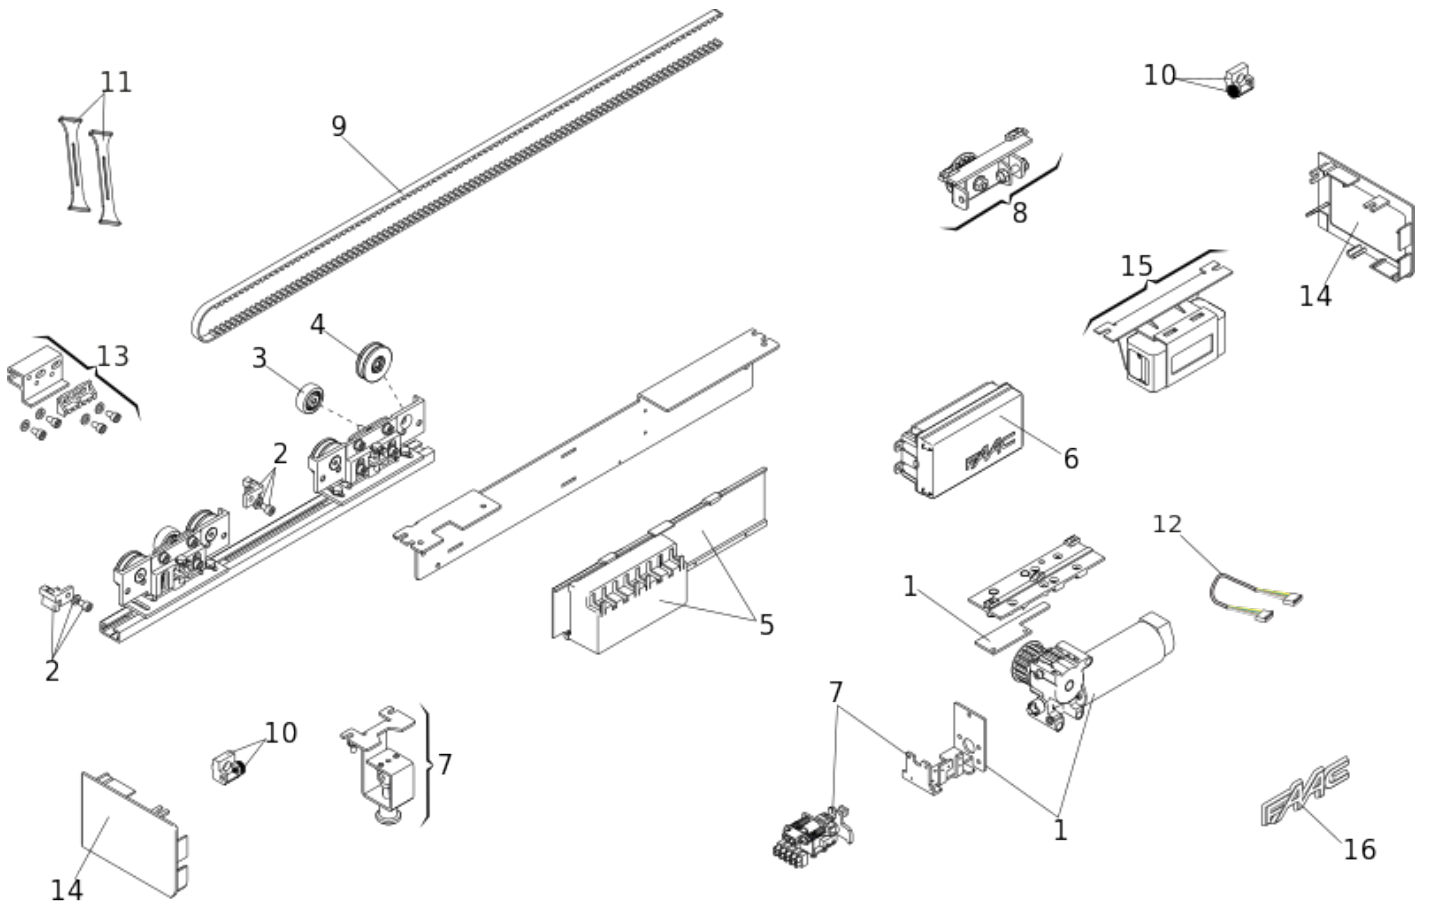

# A1000

Pos.	Code	EAN	Quantity	Replacement code	Description	Salable
1	63000227	8055195029666	1		A100/A1000 GEARMOTOR DUNKER+CLEVIS BRAKE	yes
2	63000195	8055195029543	1		A100/A1000 BRISTLE KIT	yes
3	63000245	8055195029819	1		A100/A1000 COUNTERTHRUST GEAR ASSEMBLY	yes
4	63000235	8055195029734	1		A100/A1000 SLIDING GEAR ASSEMBLY	yes
5	63003484	8055195065411	1		E2SL CONTROLLER SPARE PART	yes
6	63000570	8055195031164	1		A1400RD/E1SL (PSU) POW SWITCHING Spare	yes
7	105124	8055195001662	1		KIT A1000 MOTOR LOCK W/RELEASE SYSTEM	yes

Pos.	Code	EAN	Quantity	Replacement code	Description	Salable
8	63000205	8055195029581	1		A100/A1000 TRANSMISSION KIT	yes
9	105163	8055195001778	1		TRANSMISSION BELT 8M 10mm PACKAGE 60Mt	yes
10	63000185	8055195029499	1		A100/A1000 STOP ASSEMBLY	yes
11	63000265	8055195029963	1		NR. 2 PARACHUTE CABLE	yes
12	63000275	8055195030051	1		DOOR ENCODER CABLE	yes
13	63001175	8055195032499	1		A100/A100 BELT ATTACHMENT SET	yes
14	105434	8055195002119	1		KIT A1000 PAIR OF SIDE PANELS	yes
15	105504	8055195002164	1		E1SL COMPACT BACK-UP BATTERY	yes
16	63003465	8055195064797	1		FAAC plate for Automatic Doors	yes