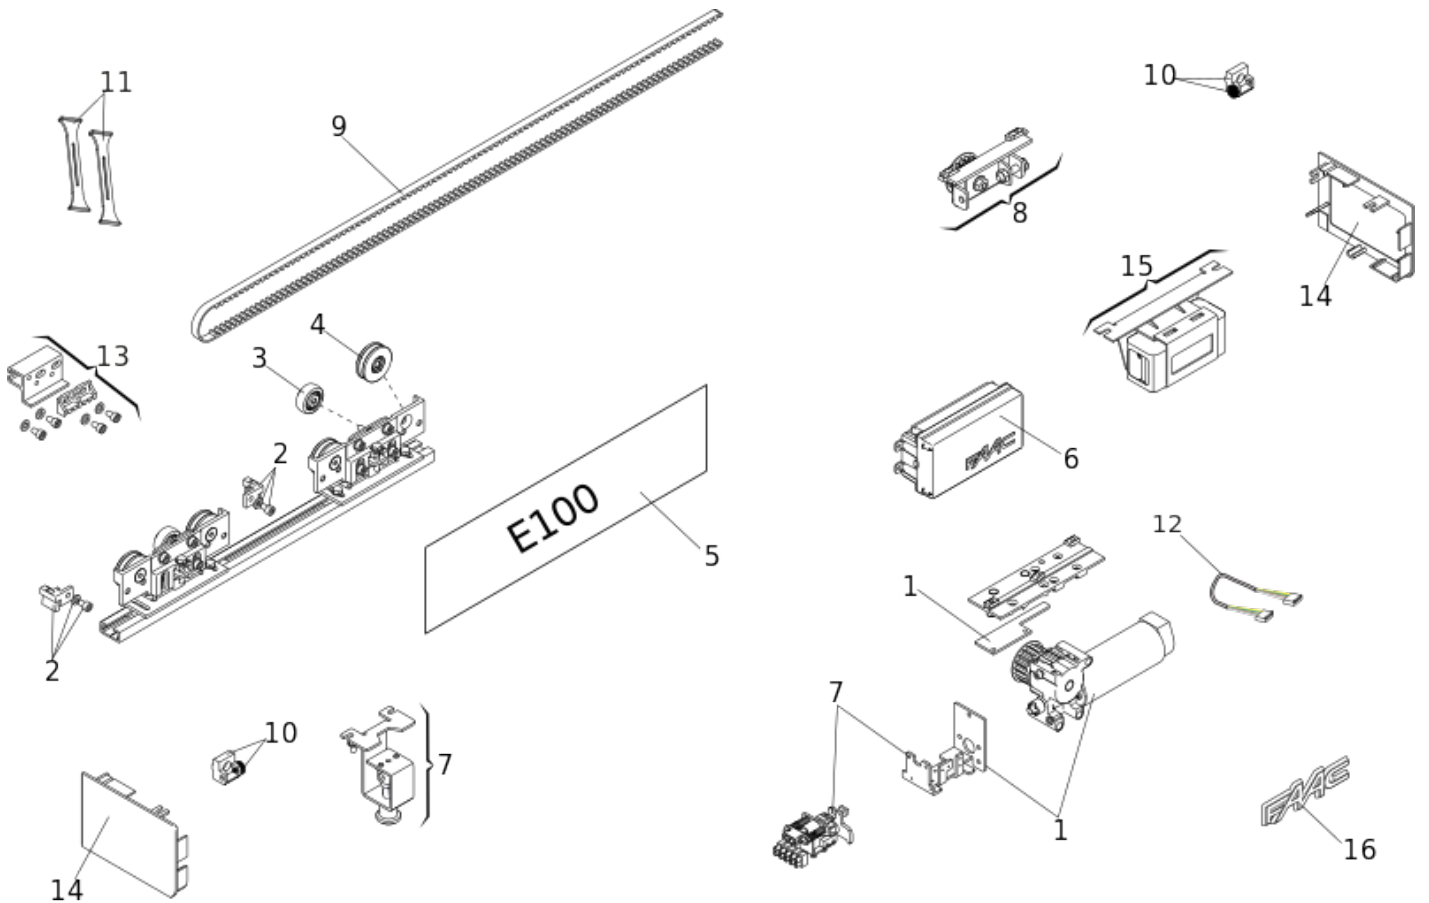

A100

Pos.	Code	EAN	Quantity	Replacement code	Description	Salable
1	63000227	8055195029666	1		A100/A1000 GEARMOTOR DUNKER+CLEVIS BRAKE	yes
2	63000195	8055195029543	1		A100/A1000 BRISTLE KIT	yes
3	63000245	8055195029819	1		A100/A1000 COUNTERTHRUST GEAR ASSEMBLY	yes
4	63000235	8055195029734	1		A100/A1000 SLIDING GEAR ASSEMBLY	yes
5	63000175	8055195029413	1		E 100 COMPACT CONTROL BOARD - SPARE	yes
6	63000255	8055195029895	1		A100 POWER SUPPLY	yes
7	105124	8055195001662	1		KIT A1000 MOTOR LOCK W/RELEASE SYSTEM	yes

Pos.	Code	EAN	Quantity	Replacement code	Description	Salable
8	63000205	8055195029581	1		A100/A1000 TRANSMISSION KIT	yes
9	105163	8055195001778	1		TRANSMISSION BELT 8M 10mm PACKAGE 60Mt	yes
10	63000185	8055195029499	1		A100/A1000 STOP ASSEMBLY	yes
11	63000265	8055195029963	1		NR. 2 PARACHUTE CABLE	yes
12	63000275	8055195030051	1		DOOR ENCODER CABLE	yes
13	63001175	8055195032499	1		A100/A100 BELT ATTACHMENT SET	yes
14	105434	8055195002119	1		KIT A1000 PAIR OF SIDE PANELS	yes
15	105504	8055195002164	1		E1SL COMPACT BACK-UP BATTERY	yes
16	63003465	8055195064797	1		FAAC plate for Automatic Doors	yes