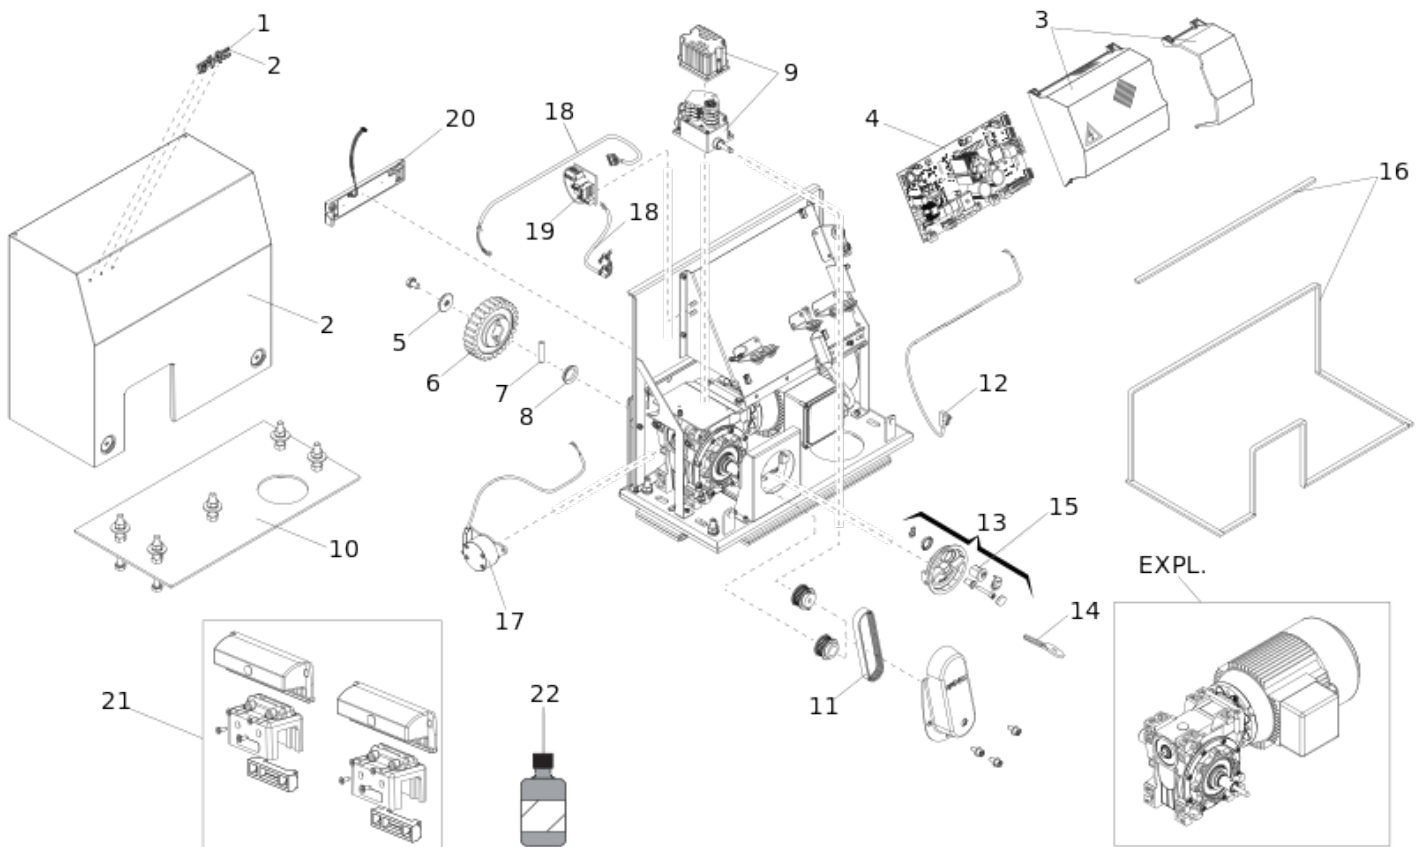

# C851

Pos.	Code	EAN	Quantity	Replacement code	Description	Salable
1	7324745	8055195025187	1		2003 FAAC LOGO	yes
2	63003208	8055195056488	1		C851 COVER GROUP	yes
3	63003209	8055195056495	1		E850S COVER GROUP	yes
4	63003207	8055195056471	1		E850S CONTROL BOARD	yes
5	7030185	8055195022063	1		WASHER 10,5X35X4 CAT.A Z	yes
6	423004	8055195008739	1		Z28 PINION C851	yes
7	7061115	8055195022247	1		PIN 8X45 RIC.UNI EN22338	yes
8	63002925		1		V-RING TWVA00250 TRELLENBORG	no
9	63000077	8055195028805	1		C850 STOP GROUP	yes
10	737850	8055195012118	1		SL.G.OPERATOR C850 FOUNDATION PLATE	yes

Pos.	Code	EAN	Quantity	Replacement code	Description	Salable
11	63002995	8055195033649	1		DRIVE BELT C850	yes
12	63000078	8055195028812	1		C850 SAFETY MICROSWITCH	yes
13	729014	8055195011876	1		740/741 UNCLAMPING KNOB + CAP	yes
14	7131005	8055195023213	1		KEY MOD. 3889.0913	yes
15	7120885	8055195023183	1		LOCK ART.3889.3	yes
16	63000079	8055195060508	1		EMKA COD.1016-75 MT. SEAL	yes
17	63000179	8055195029451	1		C850 ELECTRIC BRAKE	yes
18	63003210	8055195056501	1		C851 LIMIT SWITCH CABLE	yes
19	63000713	8055195060713	1		844R/C851 INTERFACE BOARD (2020)	yes
20	63000709	8055195060676	1		746/844/C851 MLS SENSOR (2020)	yes
21	63001035	8055195032352	1		MAGNETIC LIMIT SWITCH GROUP	yes
22	C851_OIL		1		OIL - NOT AVAILABLE AS SPARE PART	yes