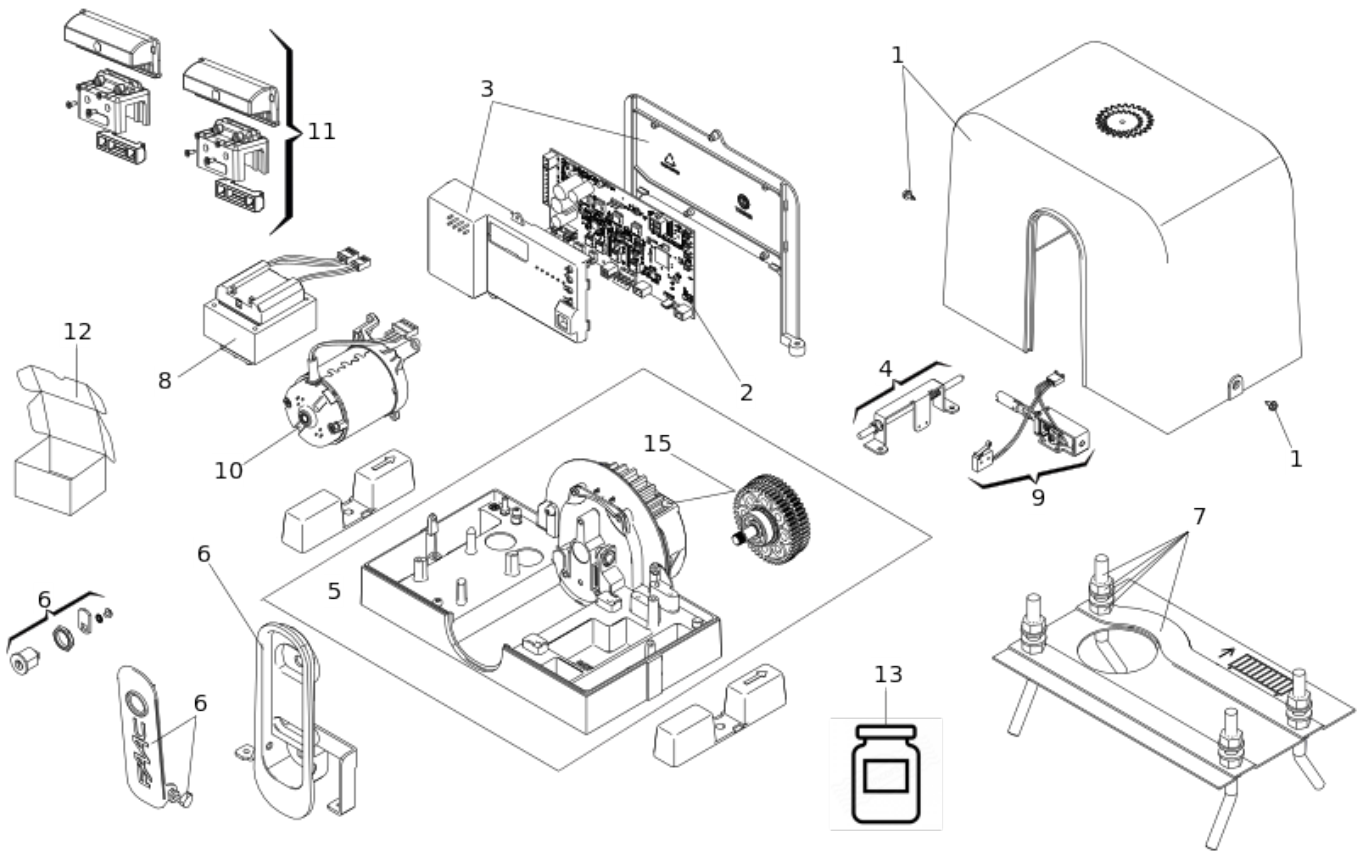

C721

Pos.	Code	EAN	Quantity	Replacement code	Description	Salable
1	63001215	8055195032536	1		C720/C721 COVER	yes
2	63002485	8055195033335	1		CONTROL UNIT E 720 / E 721 SPARE PART	yes
3	63001285	8055195032581	1		SUPPORTS FOR CONTROL UNIT E720/E721	yes
4	63001305	8055195032604	1		C720/C721 RELEASE	yes
5	63002695	8055195033458	1		C721 BODY GROUP	yes
6	63000708	8055195057904	1		C721 GROUP LEVER RELEASE SPARE PARTS	yes
7	63001325	8055195032611	1		C720/C721 FOUNDATION PLATE	yes

Pos.	Code	EAN	Quantity	Replacement code	Description	Salable
8	7501285	8055195025651	1		D1000-ZODIAC 100 TRANSFORMER	yes
9	63001245	8055195032543	1		C720 ELECTROMAGNET	yes
10	63002725	8055195033472	1		C721 MOTOR GROUP	yes
11	63001035	8055195032352	1		MAGNETIC LIMIT SWITCH GROUP	yes
12	113228	8055195003994	1		SPARE PACKAGING OPERATOR C720/C721	yes
13	C720_C721_GREASE		1		GREASE - NOT AVAILABLE AS SPARE	no
15	63003502		1		INTERNAL GEAR ASSEMBLY PINION C720-C721	yes