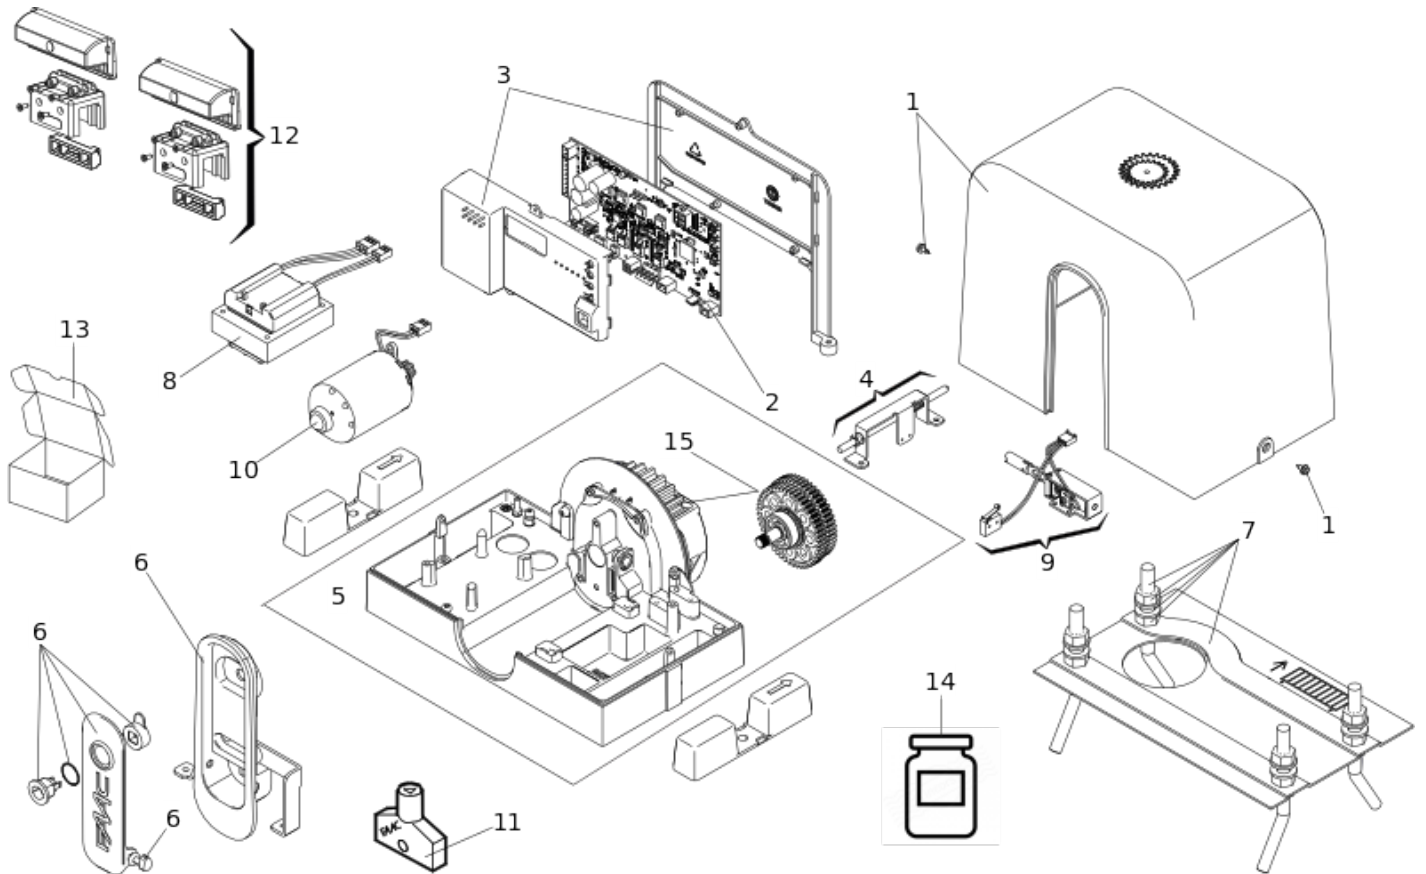

C720

Pos.	Code	EAN	Quantity	Replacement code	Description	Salable
1	63001215	8055195032536	1		C720/C721 COVER	yes
2	63002485	8055195033335	1		CONTROL UNIT E 720 / E 721 SPARE PART	yes
3	63001285	8055195032581	1		SUPPORTS FOR CONTROL UNIT E720/E721	yes
4	63001305	8055195032604	1		C720/C721 RELEASE	yes
5	63001295	8055195032598	1		C720 BODY ASSEMBLY	yes
6	63000707	8055195057898	1		C720 NEW GROUP LEVER RELEASE SPARE PARTS	yes
7	63001325	8055195032611	1		C720/C721 FOUNDATION PLATE	yes

Pos.	Code	EAN	Quantity	Replacement code	Description	Salable
8	63001275	8055195032574	1		TRANSFORMER C720	yes
9	63001245	8055195032543	1		C720 ELECTROMAGNET	yes
10	63001255	8055195032550	1		MOTOR C720	yes
11	713002	8055195010886	1		402 RELEASE KEY	yes
12	63001035	8055195032352	1		MAGNETIC LIMIT SWITCH GROUP	yes
13	113228	8055195003994	1		SPARE PACKAGING OPERATOR C720/C721	yes
14	C720_C721_GREASE		1		GREASE - NOT AVAILABLE AS SPARE	no
15	63003502		1		INTERNAL GEAR ASSEMBLY PINION C720-C721	yes