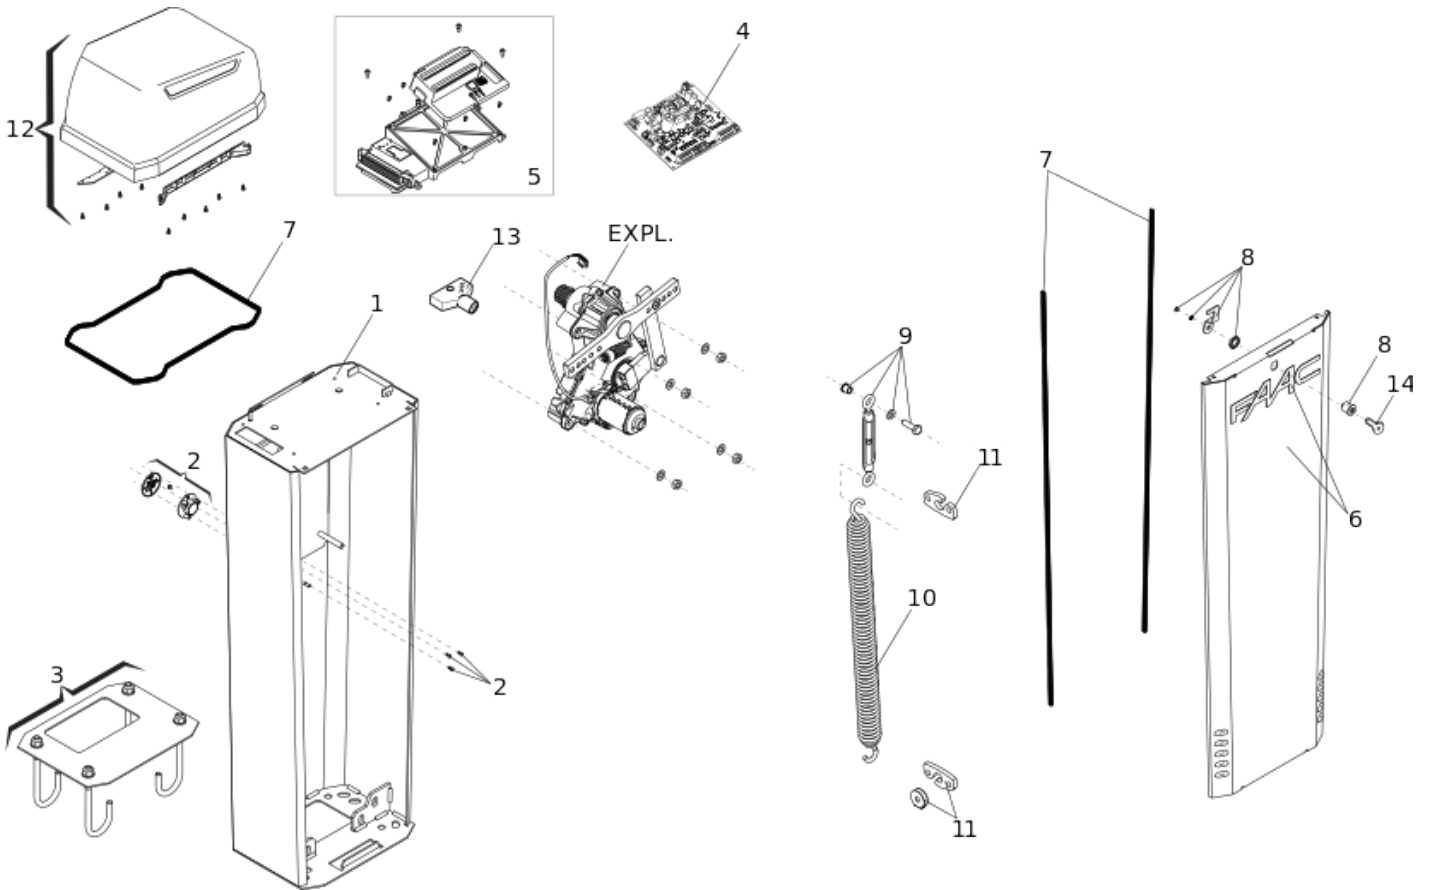

B614

Pos.	Code	EAN	Quantity	Replacement code	Description	Salable
1	63001040	8055195051452	1		B614 HOUSING	yes
2	63001042	8055195051476	1		B614 MANUAL RELEASE GROUP	yes
3	490183	8055195046885	1		B614 BASE PLATE GROUP	yes
4	63001034	8055195051124	1		B614 230V ELECTRONIC BOARD	yes
5	63001043	8055195051483	1		B614 ELECTRONIC BOARD PLASTIC SUPPORT	yes
6	63001039	8055195051445	1		B614 DOOR	yes
7	63001041	8055195051469	1		B614 DOOR AND UPPER COVER SEAL	yes
8	63001044	8055195051490	1		B614 KEY LOCK GROUP	yes
9	63001033	8055195051117	1		B614 SPRING ACCESSORIES	yes

Pos.	Code	EAN	Quantity	Replacement code	Description	Salable
10	721209	8055195046694	1		BALANCING SPRING B614	yes
11	490186	8055195045420	1		DOUBLE PACK ATTACKS FOR SPRING B614	yes
12	63001038	8055195051438	1		B614 UPPER COVER	yes
13	713002	8055195010886	1		402 RELEASE KEY	yes
14	63003421	8055195062267	1		B614 DOOR KEY (10pcs)	yes