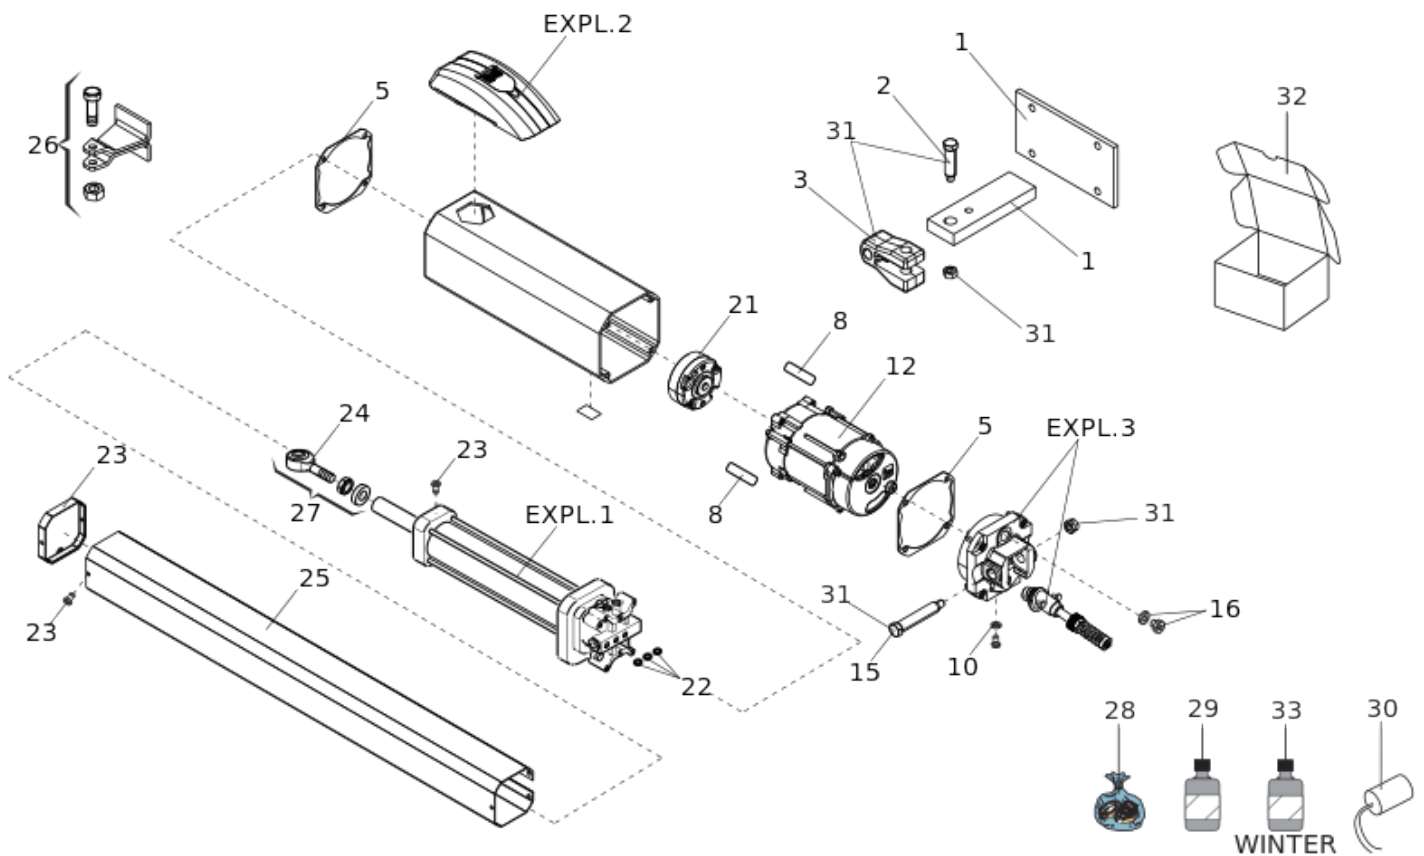

# 422 CBAC

Pos.	Code	EAN	Quantity	Replacement code	Description	Salable
1	72840065	8055195034561	1		PLATE AND REAR BRACKET	yes
2	7182075	8055195023527	1		SW.G.O.400 SHORT PIN	yes
3	7228015	8055195024395	1		DIE-CAST REAR FORK	yes
5	70991015	8055195033953	2		GASKET FOR TANK 84,7 X 84,7 mm	yes
8	63003303	8055195057539	1		400/402/422 VIBRATION ISOLATION MOUNTING	yes
10	7094065	8055195022667	3		COPPER WASHER 7X4X1	yes
12	7700055	8055195025972	1		MOTOR 220V 4P. SINGLE PHASE WITH THERMAL	yes
15	7182175	8055195023558	1		SW.G.O.400-402 LONG PIN	yes
16	7110015	8055195022995	1		CAP	yes

Pos.	Code	EAN	Quantity	Replacement code	Description	Salable
21	3204425	8055195015010	1		CAST-IRON PUMP LT.1 WITH INTEGRATED DIST	yes
22	7090010015	8055195040074	3		GASKET OR 4.48X1.78 (2018)	yes
23	63003304	8055195057546	1		402/422 COVER ACCESSORIES	yes
24	7073035	8055195022315	1		M 10 JOINT	yes
25	7272125	8055195024722	1		SW.G.O.422 PROTECTIVE HOUSING	yes
26	7220515	8055195024081	1		SW.G.OPERATOR 422 FIXING BRAKET	yes
27	4900605	8055195015751	1		SW.G.O. 422 ARTICULATION PACKAGE	yes
28	490328	8055195051162	1		SEAL KIT 422 2005	yes
29	714017	8055195010923	2		FAAC HP OIL LT.1	yes
30	7601351	8055195025941	1		CAPACITOR 8MF 400VAC CABLE 250MM	yes
31	4900645	8055195015768	1		SWING GATE OPERATOR ALUMINUM FORK KIT	yes
32	63000631	8055195060805	1		402/402/422/S450H PACKAGING	yes
33	714042	8055195063998	1		FAAC HP2 OIL - 160Kg/188	yes